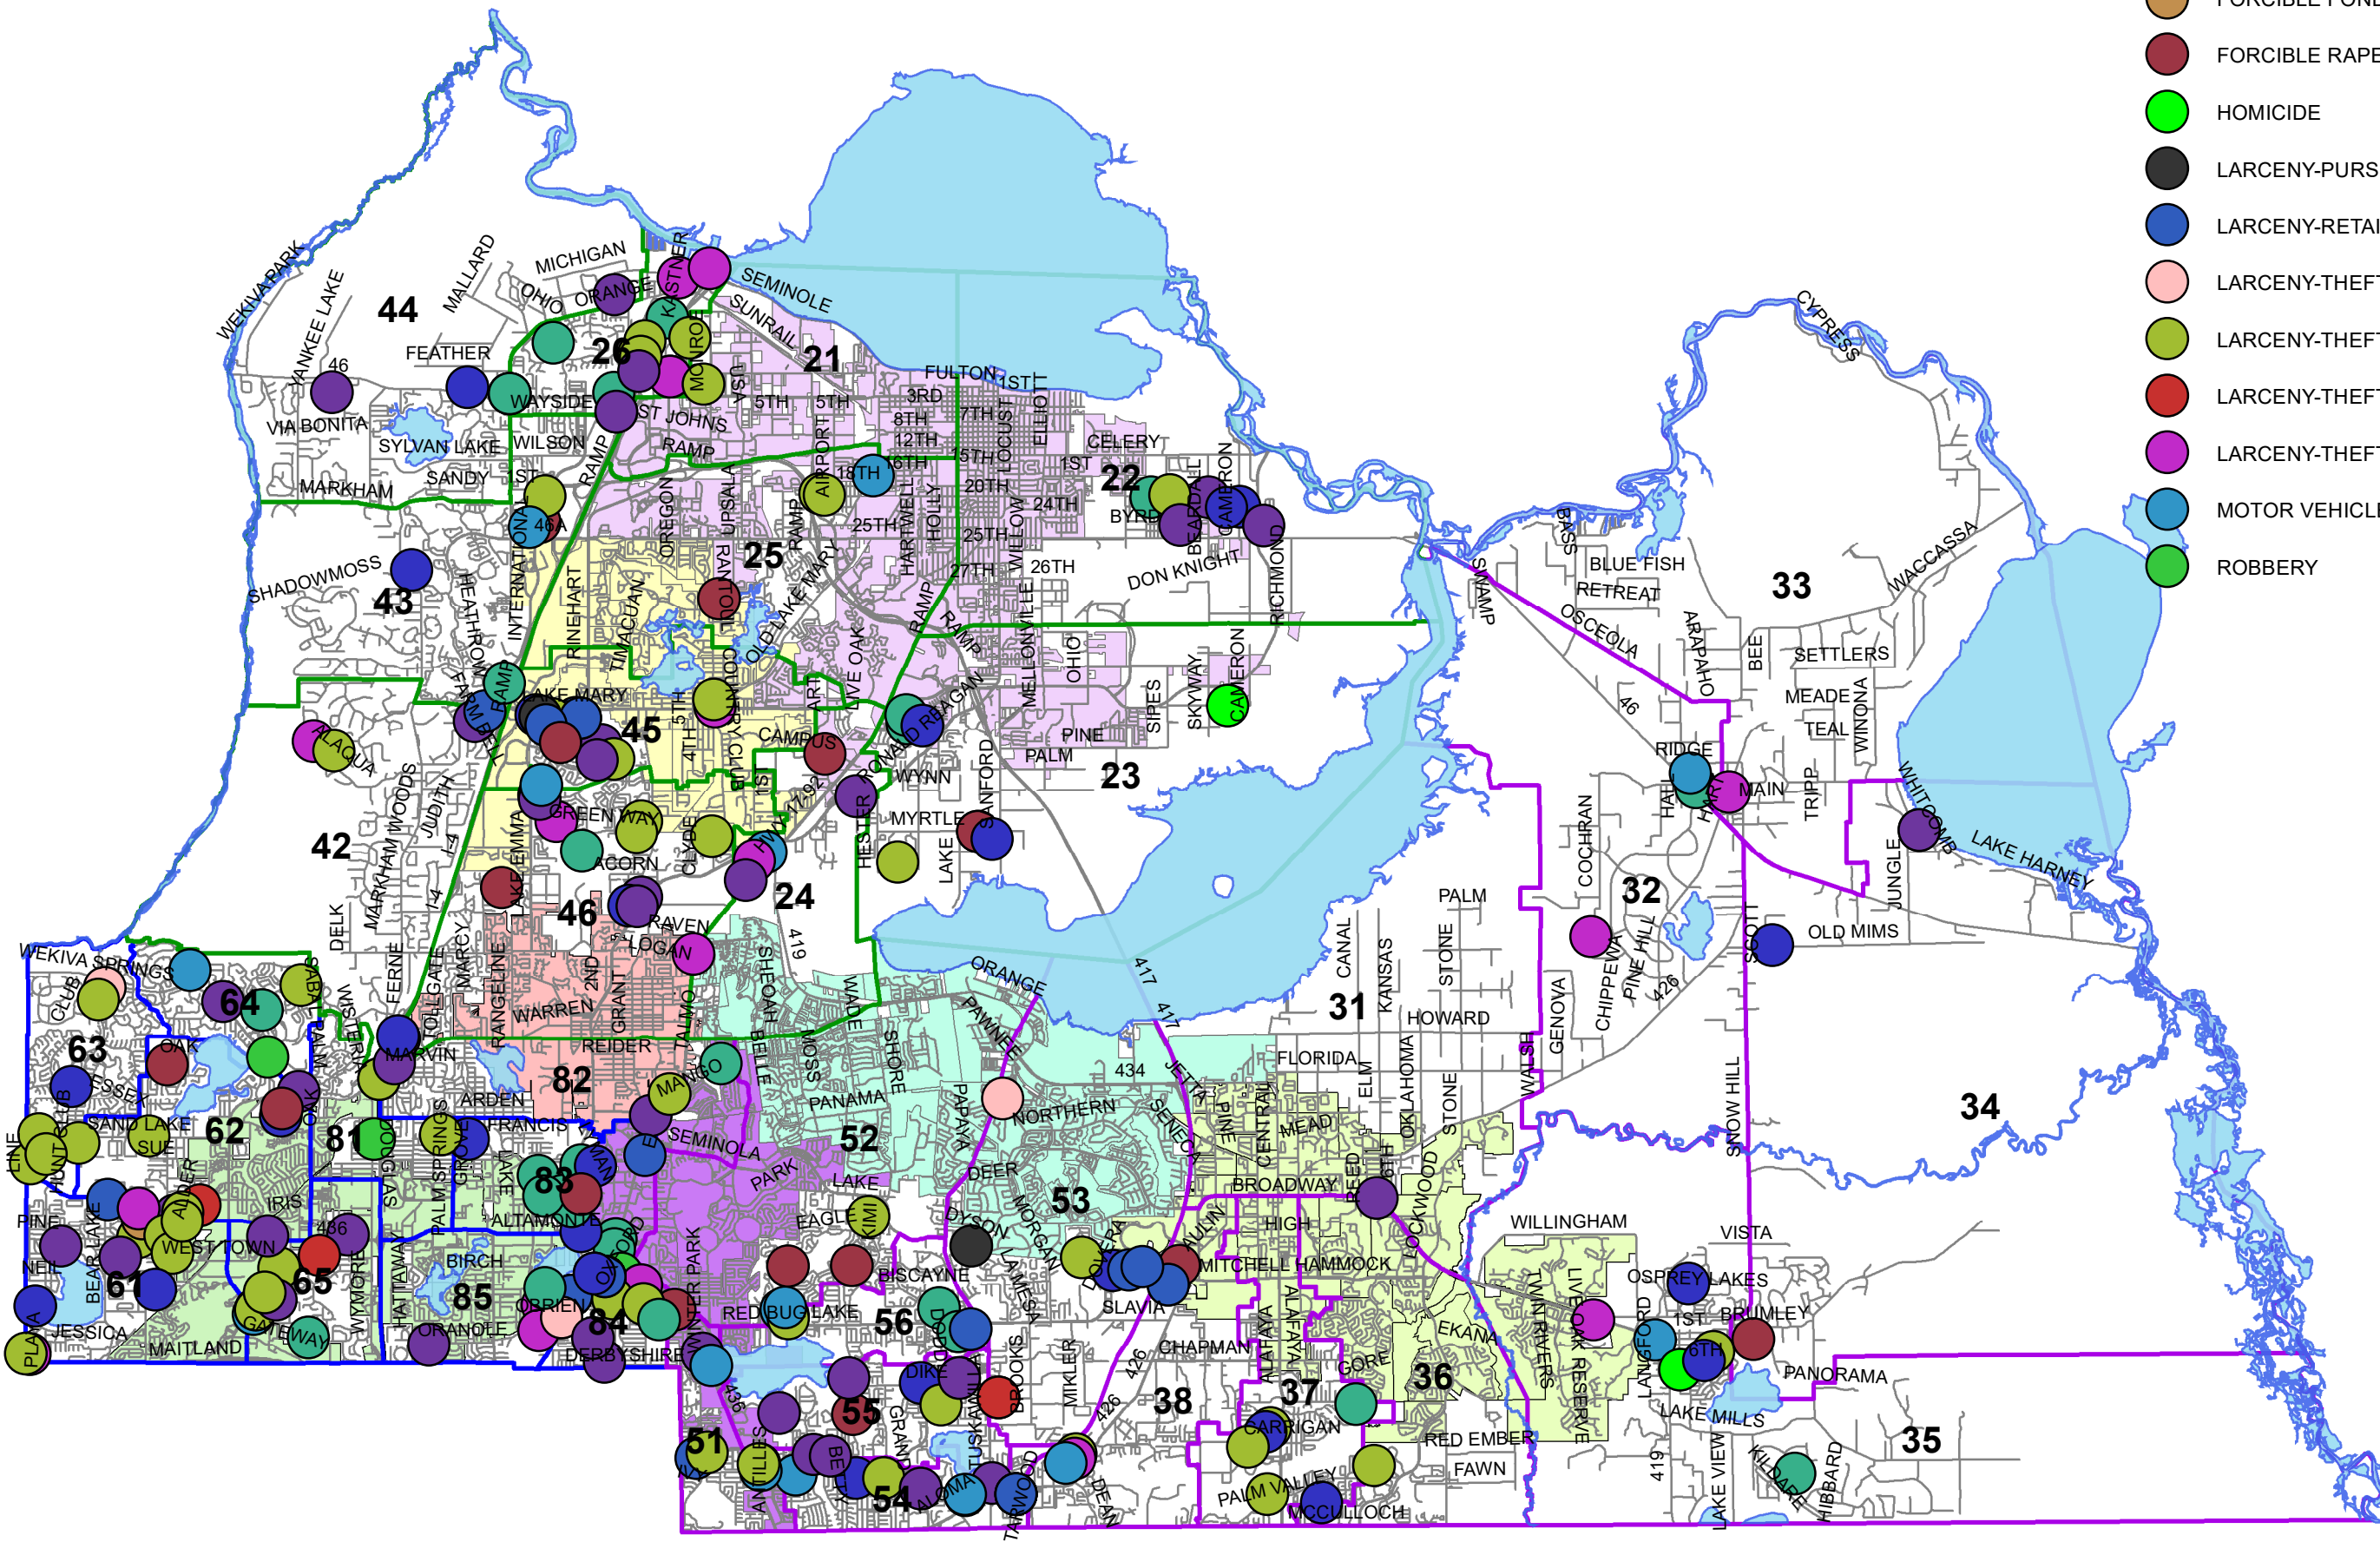

PART I CRIMES

09/01/19 - 09/30/19

- AGGRAVATED ASSAULT
- ALL OTHER LARCENY
- BURGLARY
- FORCIBLE FONDLING
- FORCIBLE RAPE
- HOMICIDE
- LARCENY-PURSE SNATCHING
- LARCENY-RETAIL THEFT/SHOPLIFTING
- LARCENY-THEFT FROM BUILDING
- LARCENY-THEFT FROM MOTOR VEHICLE/NO PARTS
- LARCENY-THEFT OF BICYCLES
- LARCENY-THEFT OF MOTOR VEHICLE PARTS/ACCESSORIES
- MOTOR VEHICLE THEFT
- ROBBERY

This map does not include incidents for which addresses could not be verified or geocoded.